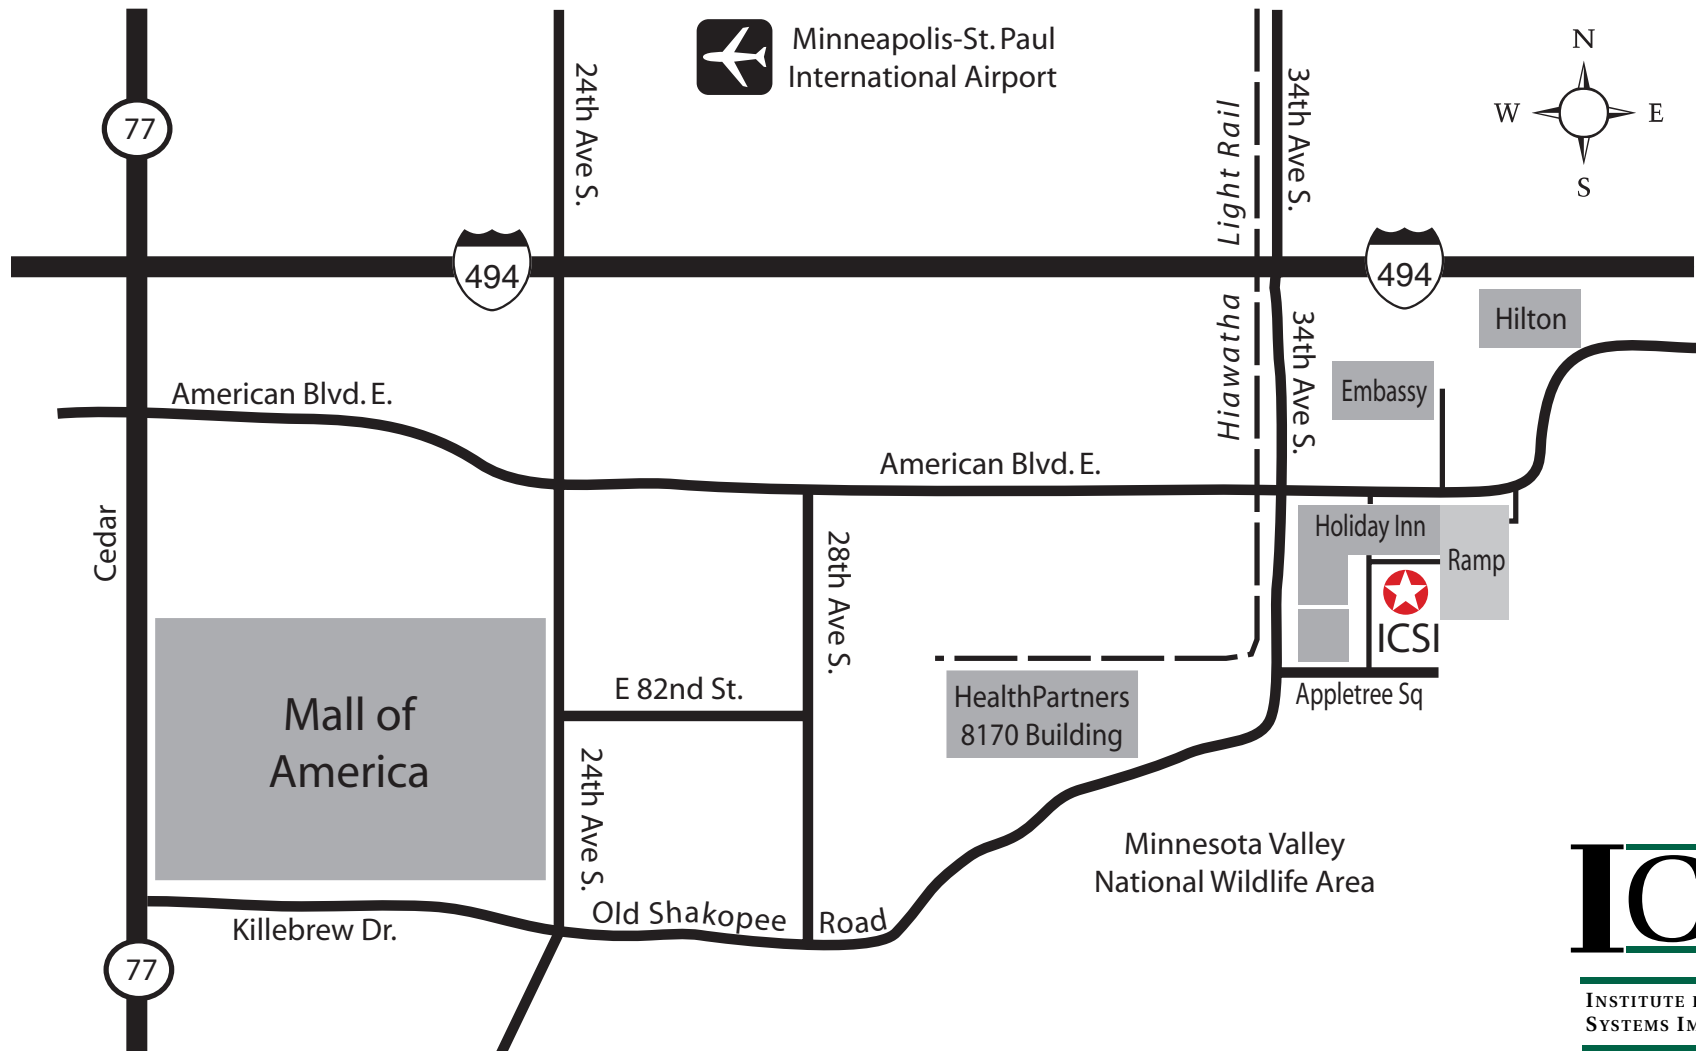

ICSI Office & Neighboring Hotels

DIRECTIONS:

To visit the ICSI Office in the **Riverview Office Tower**, from 494 take the 34th Avenue Exit and go South. Take a left onto American Boulevard East. Take the second right into the ramp. Best available parking is on levels C, B and A. Take the ramp elevator to the Lobby level. Enter the building and take the elevator to the 12th floor. The ICSI Office can be reached by phone at 952-814-7060.