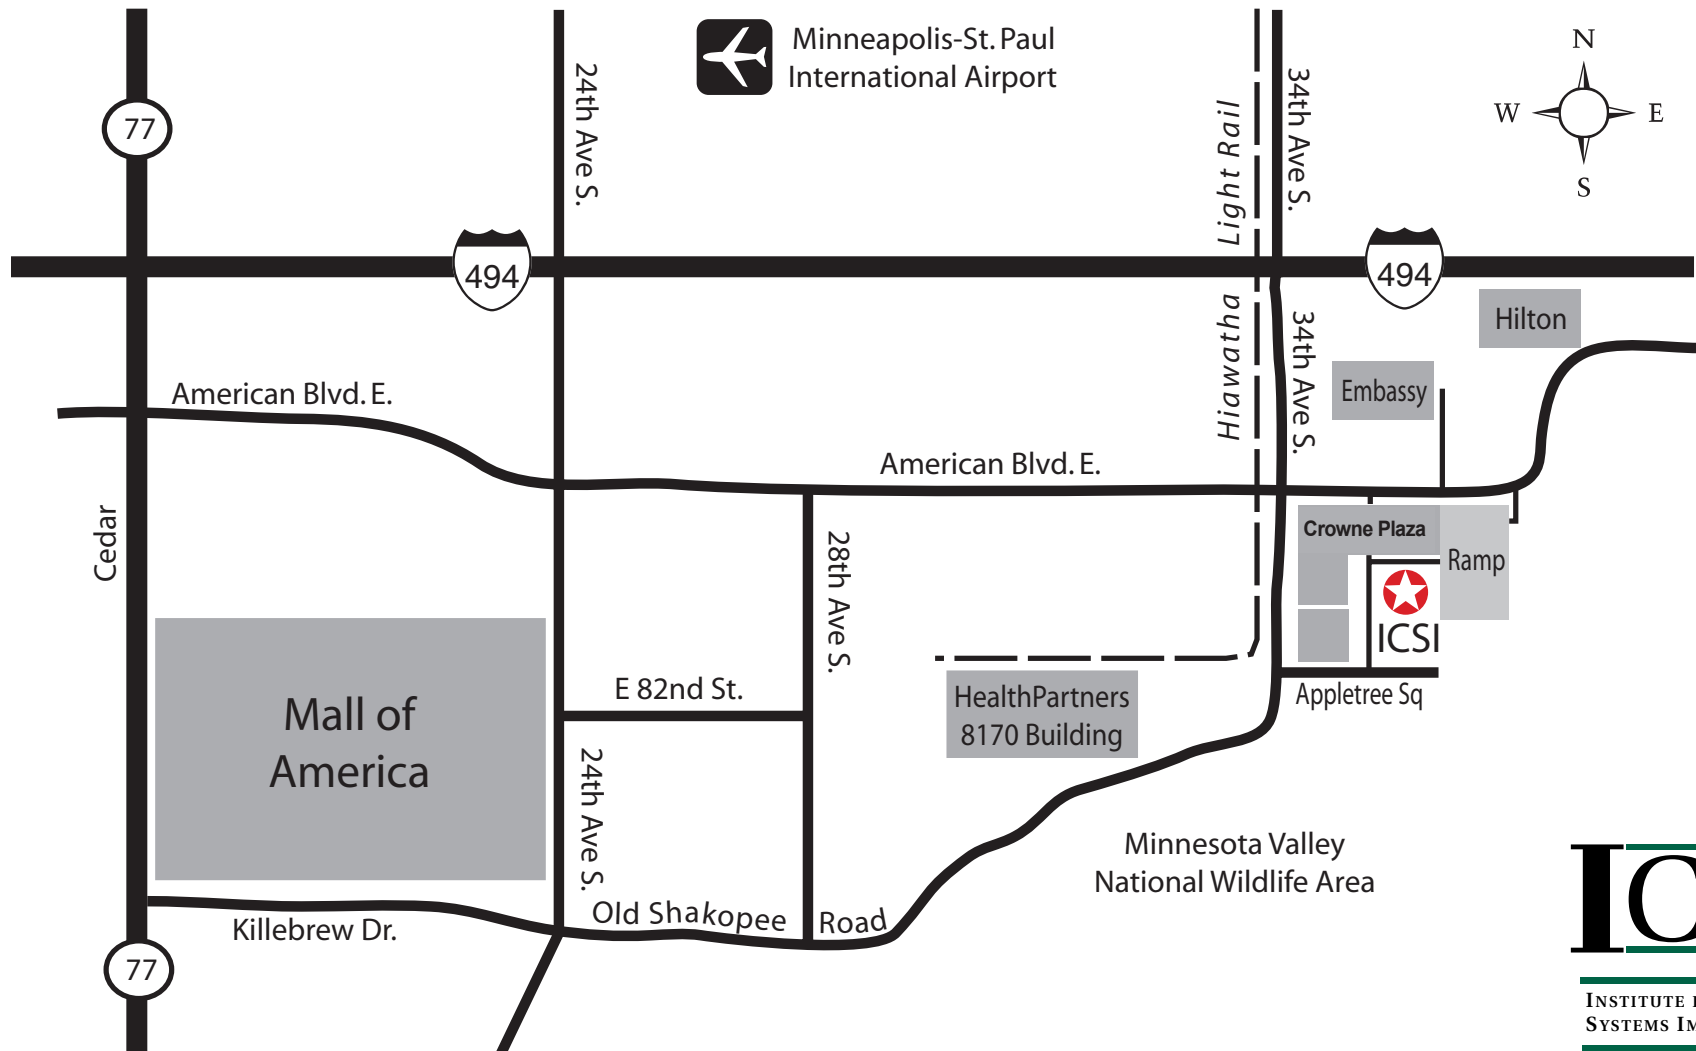

ICSI Office & Neighboring Hotels

DIRECTIONS:

To visit the ICSI Office in the **Riverview Office Tower**, from 494 take the 34th Avenue Exit and go South. Take a left onto American Boulevard East. Take the second right into the ramp. Best available parking is on levels C, B and A. Take the ramp elevator to the Lobby level. Enter the building and take the elevator to the 12th floor. The ICSI Office can be reached by phone at 952-814-7060.