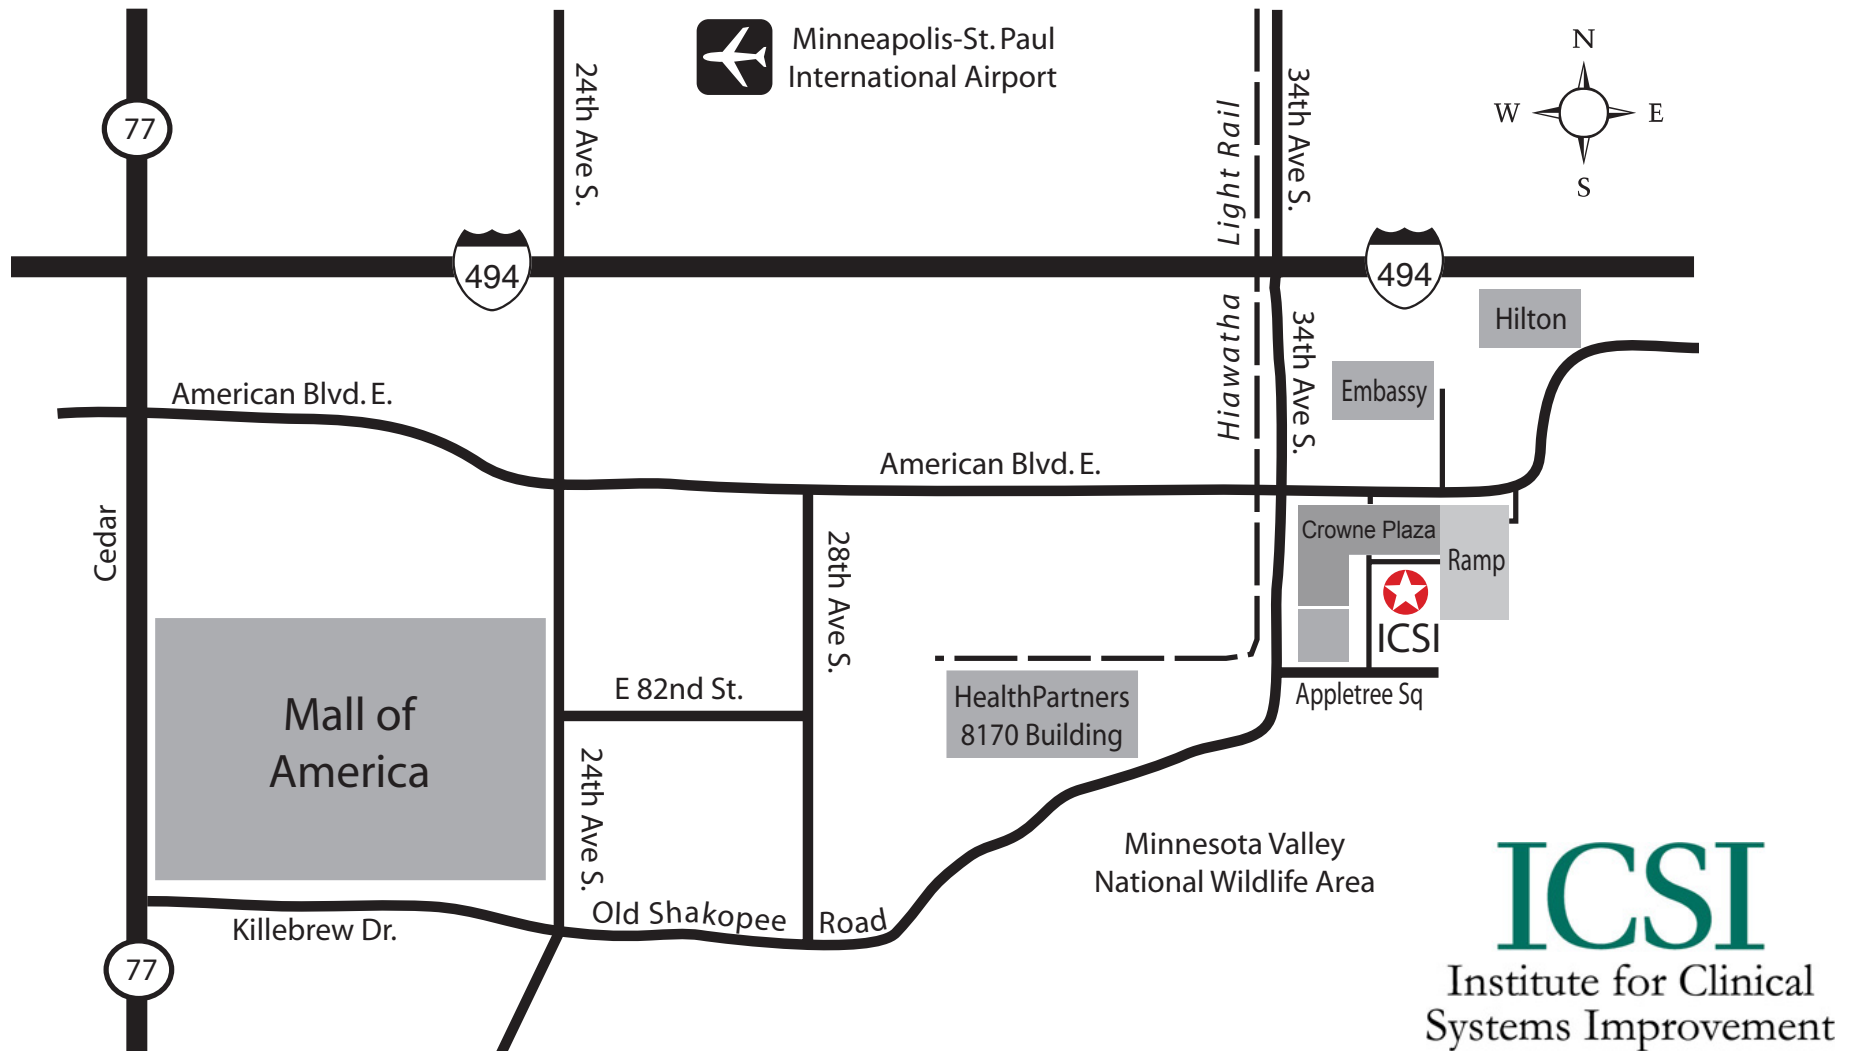

# ICSI Office & Neighboring Hotels

## DIRECTIONS:

To visit the ICSI Office in the **Riverview Office Tower**, from 494 take the 34th Avenue Exit and go South. Take a left onto American Boulevard East. Take the second right into the ramp. There are a number of available visitor parking spots on level D. If those are full, additional parking is available on levels C - A. Please do not park in a reserved spot or in any of the blue or red outlined spots. Take the ramp elevator to the Lobby level. Enter the building and take the elevator to the 12th floor. The ICSI Office can be reached by phone at 952-814-7060.