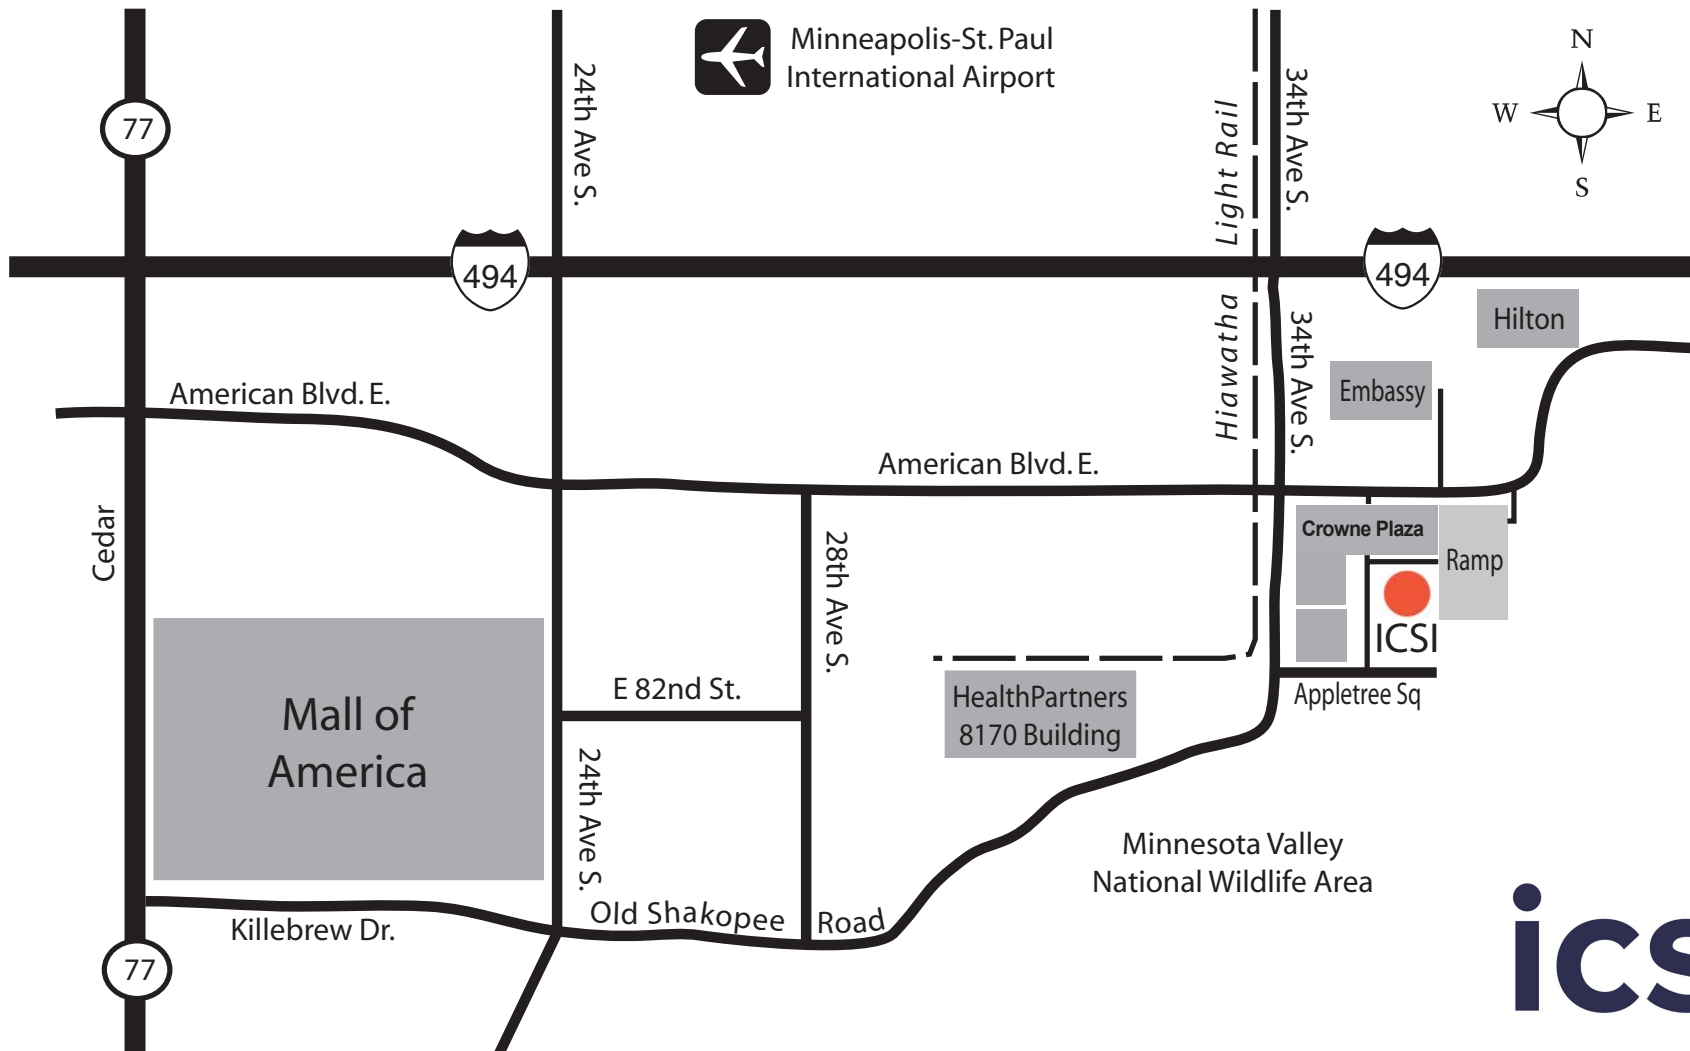

ICSI Office & Neighboring Hotels

DIRECTIONS:

To visit the ICSI Office in the **Riverview Office Tower**, from 494 take the 34th Avenue Exit and go South. Take a left onto American Boulevard East. Take the second right into the ramp. Best available parking is on levels C, B and A. Take the ramp elevator to the Lobby level. Enter the building and take the elevator to the 12th floor. The ICSI Office can be reached by phone at 952-814-7060.